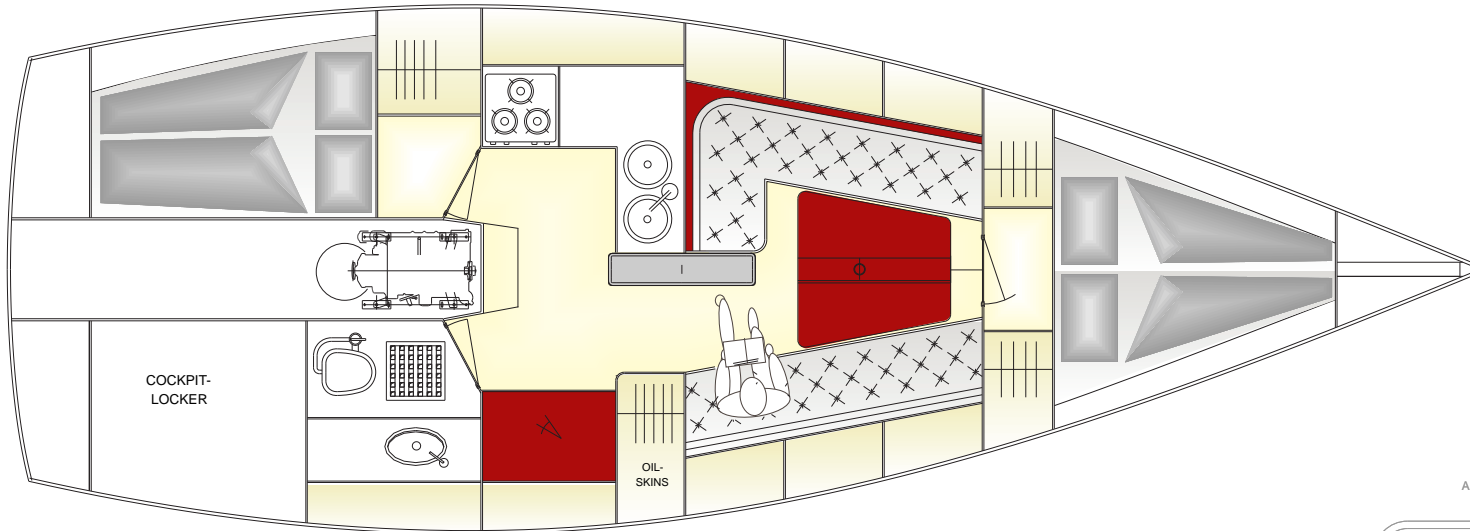

CAPE 34 C

LOA 10.46 m
LWL 9.36 m
BEAM 3.75 m
DRAFT 0.90 / 2.30 m
DISPL. 4.5 t

THE COPYRIGHT OF THIS DRAWING IS EXPRESSLY RESERVED
AND NO PART OF IT MAY BE COPIED WITHOUT THE DESIGNER'S PERMISSION

	BERCKEMEYER YACHT DESIGN		
	STRANDSTR. 34 24235 STEIN / GERMANY info@berckemeyer-yacht.de		
	CLIENT:	GENERAL	SCALE:
	TITLE:	STUDY PLAN	
	YACHT:	CAPE 34C	
DRAWING:	CA34C 01	DATE:	30.9.04