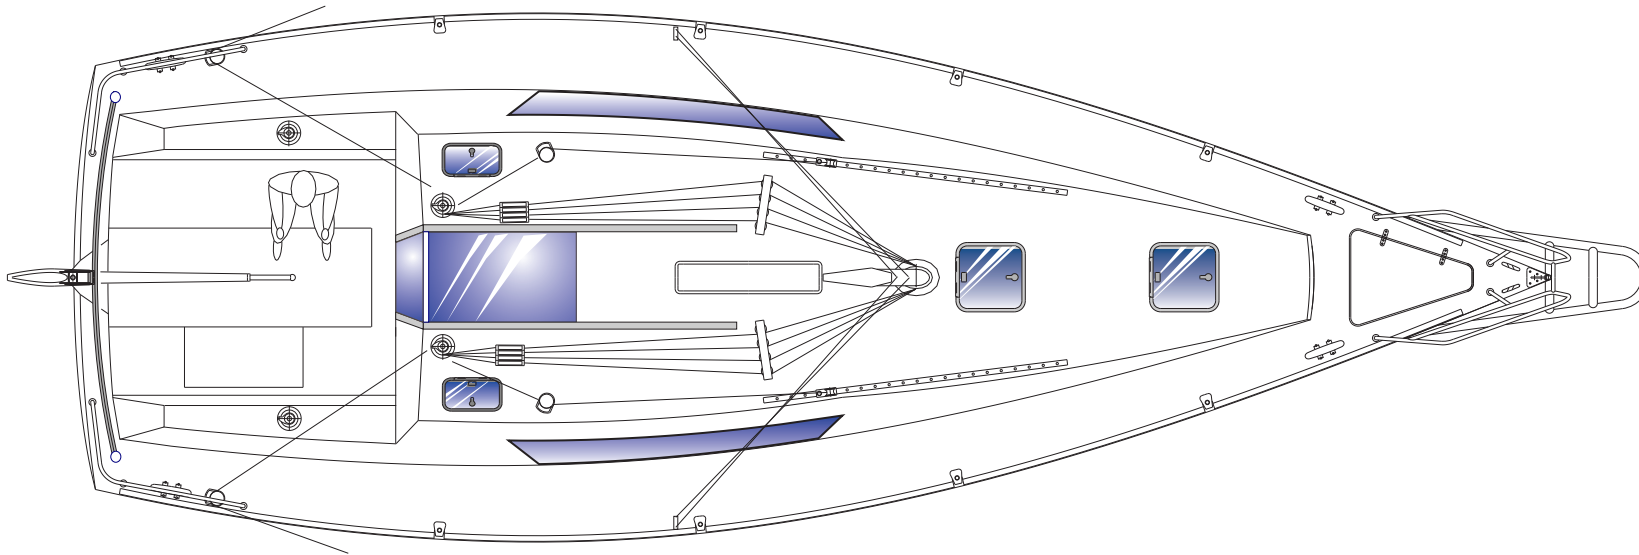

CAPE 34 C

LOA 10.46 m
LWL 9.36 m
BEAM 3.75 m
DRAFT 0.90 / 2.30 m
DISPL. 4.5 t

THE COPYRIGHT OF THIS DRAWING IS EXPRESSLY RESERVED
AND NO PART OF IT MAY BE COPIED WITHOUT THE DESIGNER'S PERMISSION

	BERCKEMEYER YACHT DESIGN		
	STRANDSTR. 34 24235 STEIN / GERMANY info@berckemeyer-yacht.de		
	CLIENT:	GENERAL	SCALE:
	TITLE:	STUDY PLAN	
	YACHT:	CAPE 34C	
DRAWING:	CA34C 01	DATE:	30.9.04